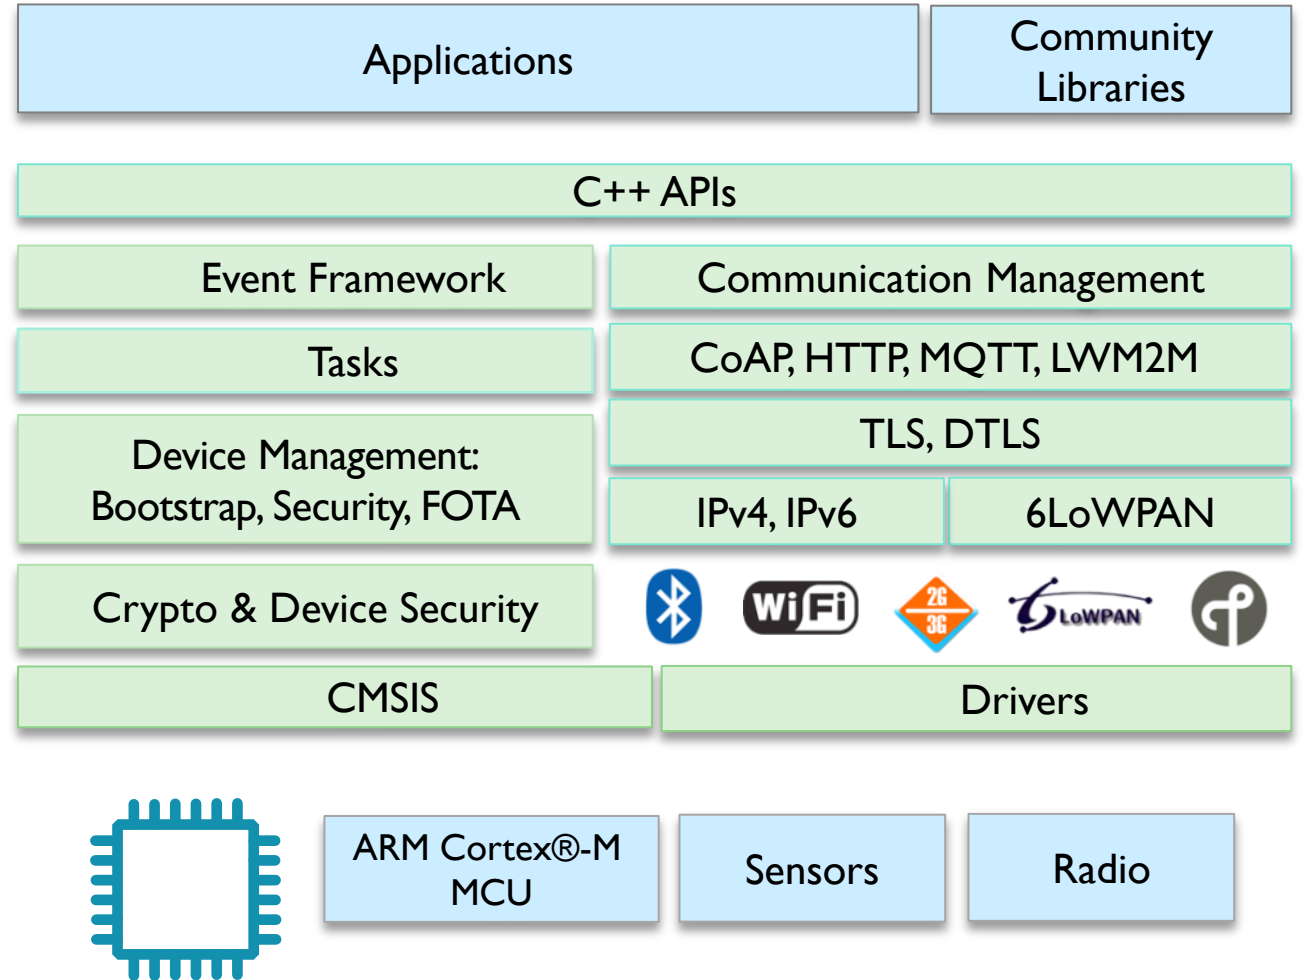

Introducing...

WHAT'S NEXT

IoT!

Make the creation of billions of connected devices possible

Little Data Enables Big Data

ARM[®]mbed[™]

mbed OS

mbed Device Server

IoT Service or App

IP and Web to the edge

Little Data

End-to-End Security, Web, Data Objects & Management

BIG DATA

mbled OS Roadmap 2015

Minimize time-to-market

Low-power by design

Complete security solution

Top connectivity standards

Built-in device management

Common OS and Connectivity Foundation

Smart Cities

Smart Home

Basic Wearables

Application

Application

Application

Implementations of key connectivity standards

Sub-GHz

Zigbee IP-NAN

Connectivity

BT Smart

Thread