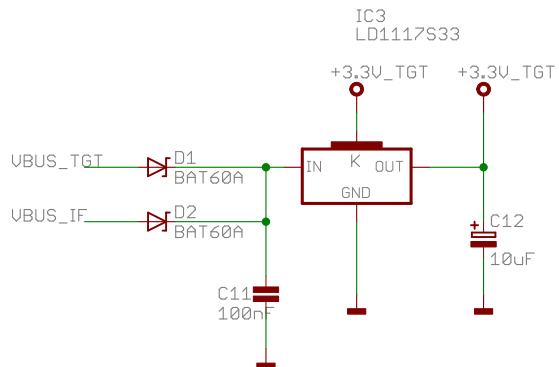

Target

mbed-HDK
 LPC1768
 10/29/2014 10:23:44 AM
 2/4

USB Device -- or -- USB Host

mbed-HDK

LPC1768

10/29/2014 10:23:44 AM

3/4

Ethernet Phy

Decoupling cap close to OSC2

mbed-HDK

LPC1768

10/29/2014 10:23:44 AM

4/4