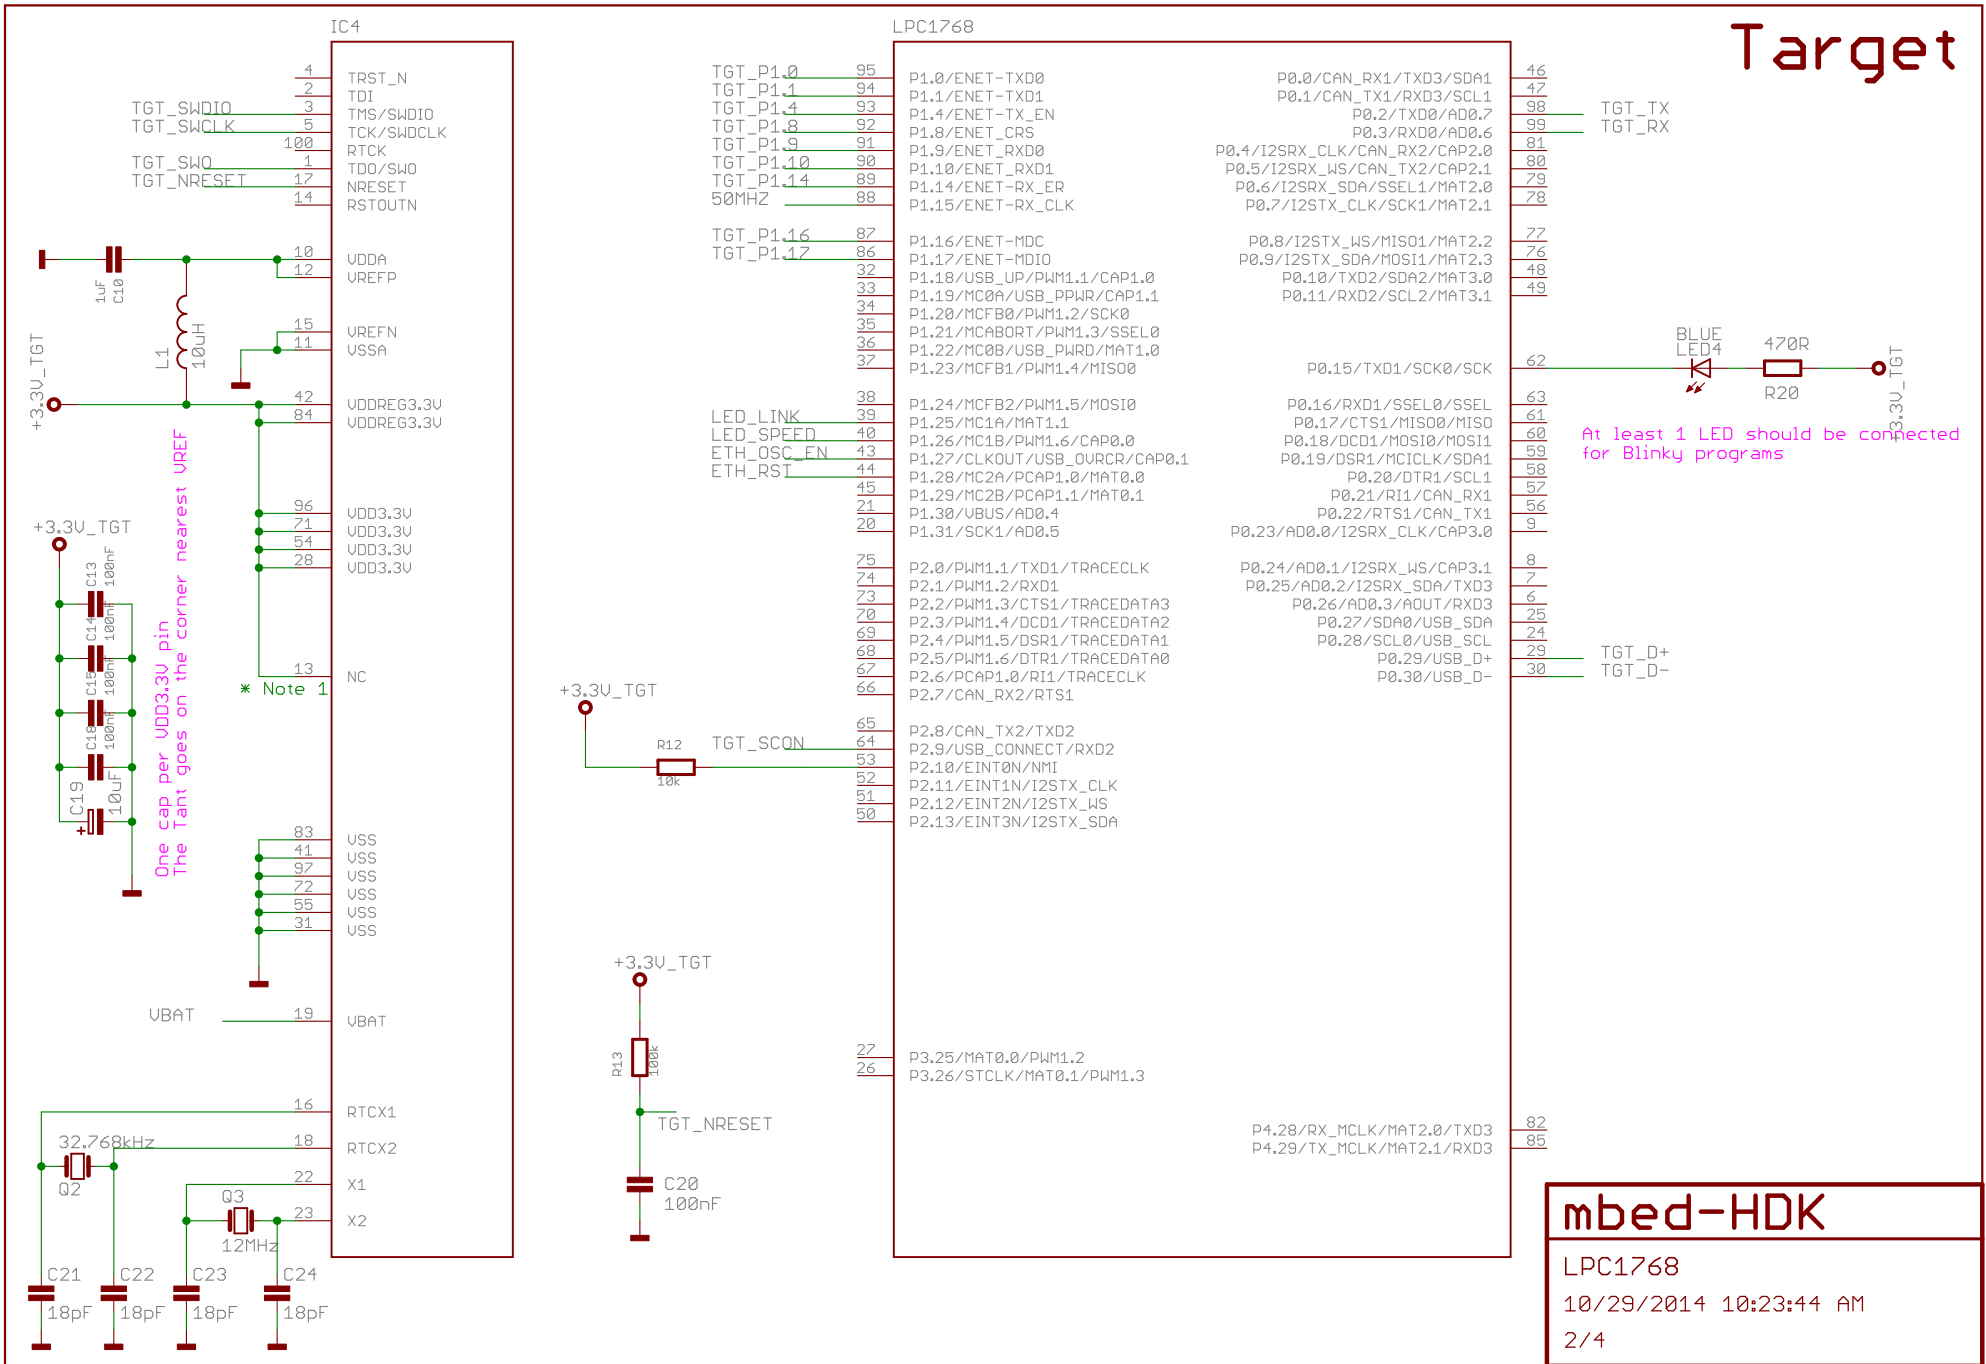

Target

mbed-HDK
 LPC1768
 10/29/2014 10:23:44 AM
 2/4

USB Device -- or -- USB Host

mbed-HDK

LPC1768

10/29/2014 10:23:44 AM

3/4

Ethernet Phy

Decoupling cap close to OSC2

mbed-HDK

LPC1768

10/29/2014 10:23:44 AM

4/4