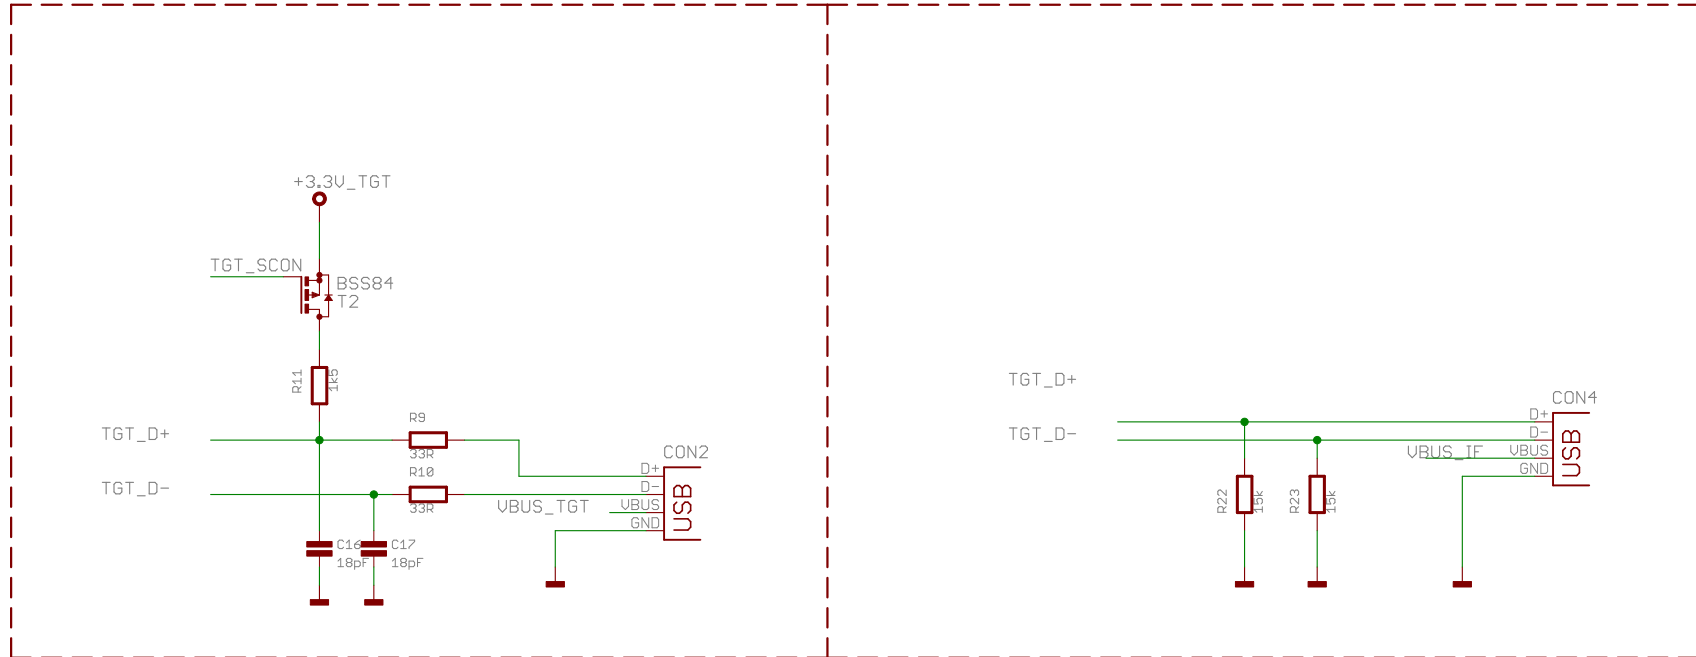

Target

mbed-HDK
 LPC1768
 10/29/2014 10:23:44 AM
 2/4

USB Device -- or -- USB Host

mbed-HDK

LPC1768

10/29/2014 10:23:44 AM

3/4

Ethernet Phy

Decoupling cap close to OSC2

mbed-HDK

LPC1768

10/29/2014 10:23:44 AM

4/4