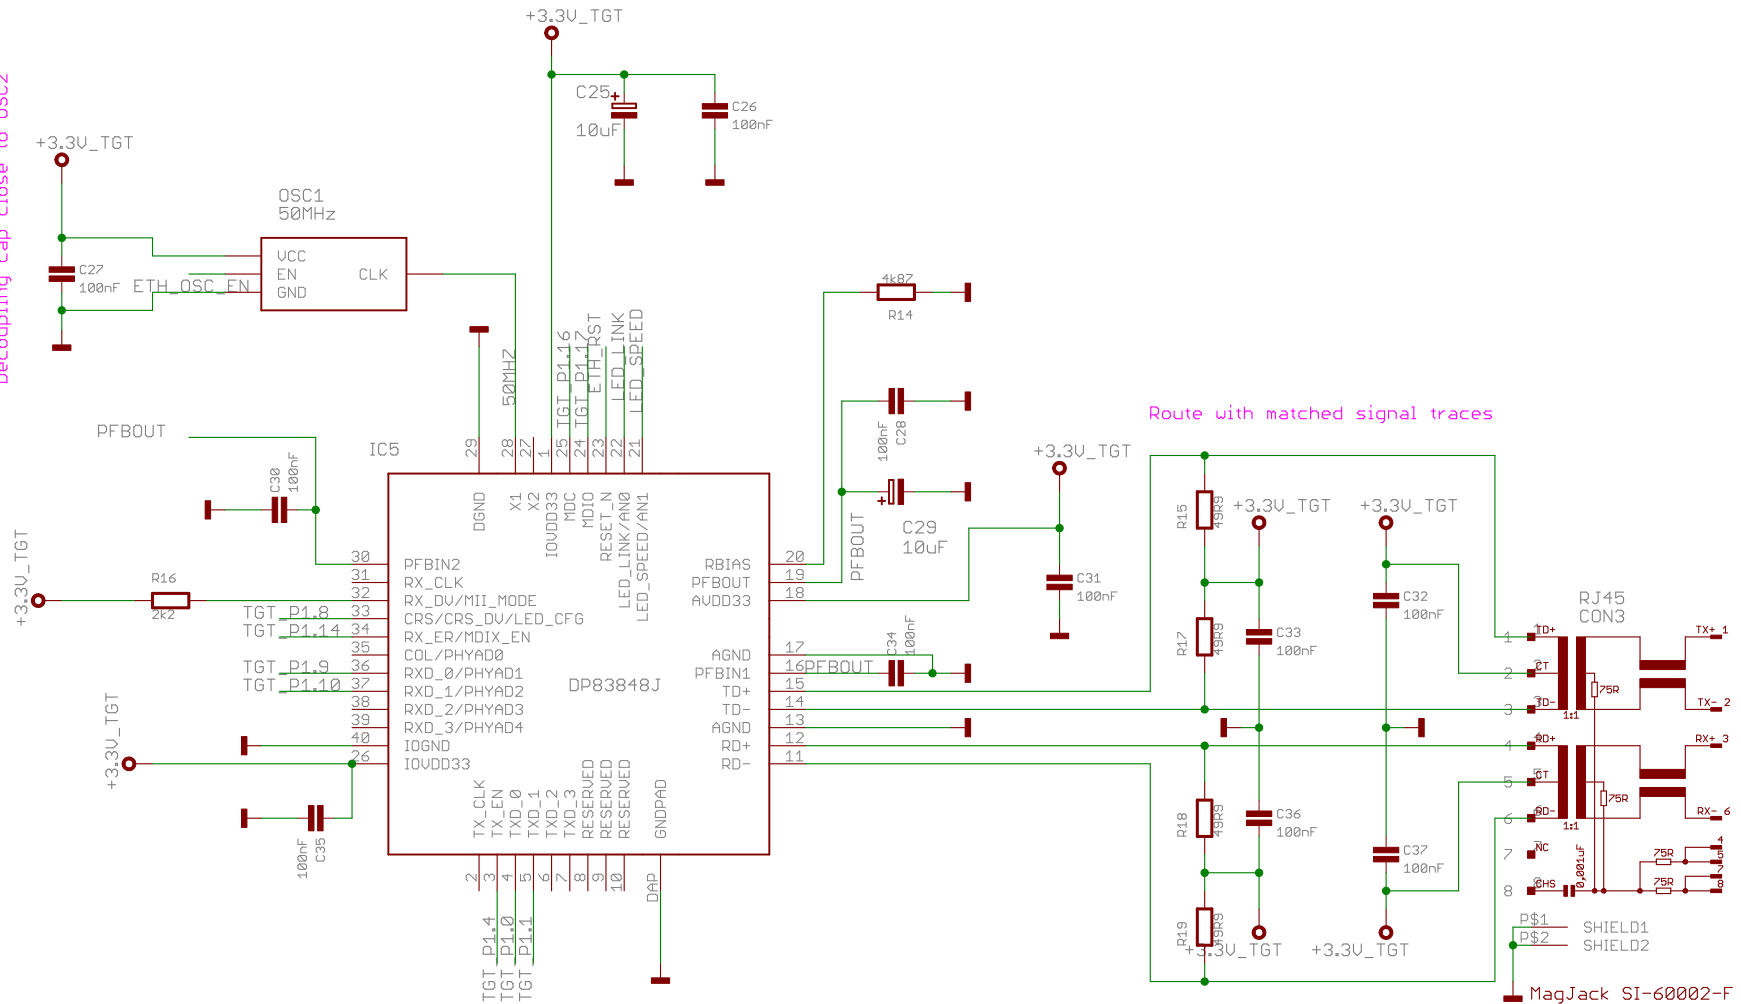

Target

mbed-HDK
 LPC1768
 10/29/2014 10:23:44 AM
 2/4

USB Device -- or -- USB Host

mbed-HDK

LPC1768

10/29/2014 10:23:44 AM

3/4

Ethernet Phy

Decoupling cap close to OSC2

mbed-HDK

LPC1768

10/29/2014 10:23:44 AM

4/4